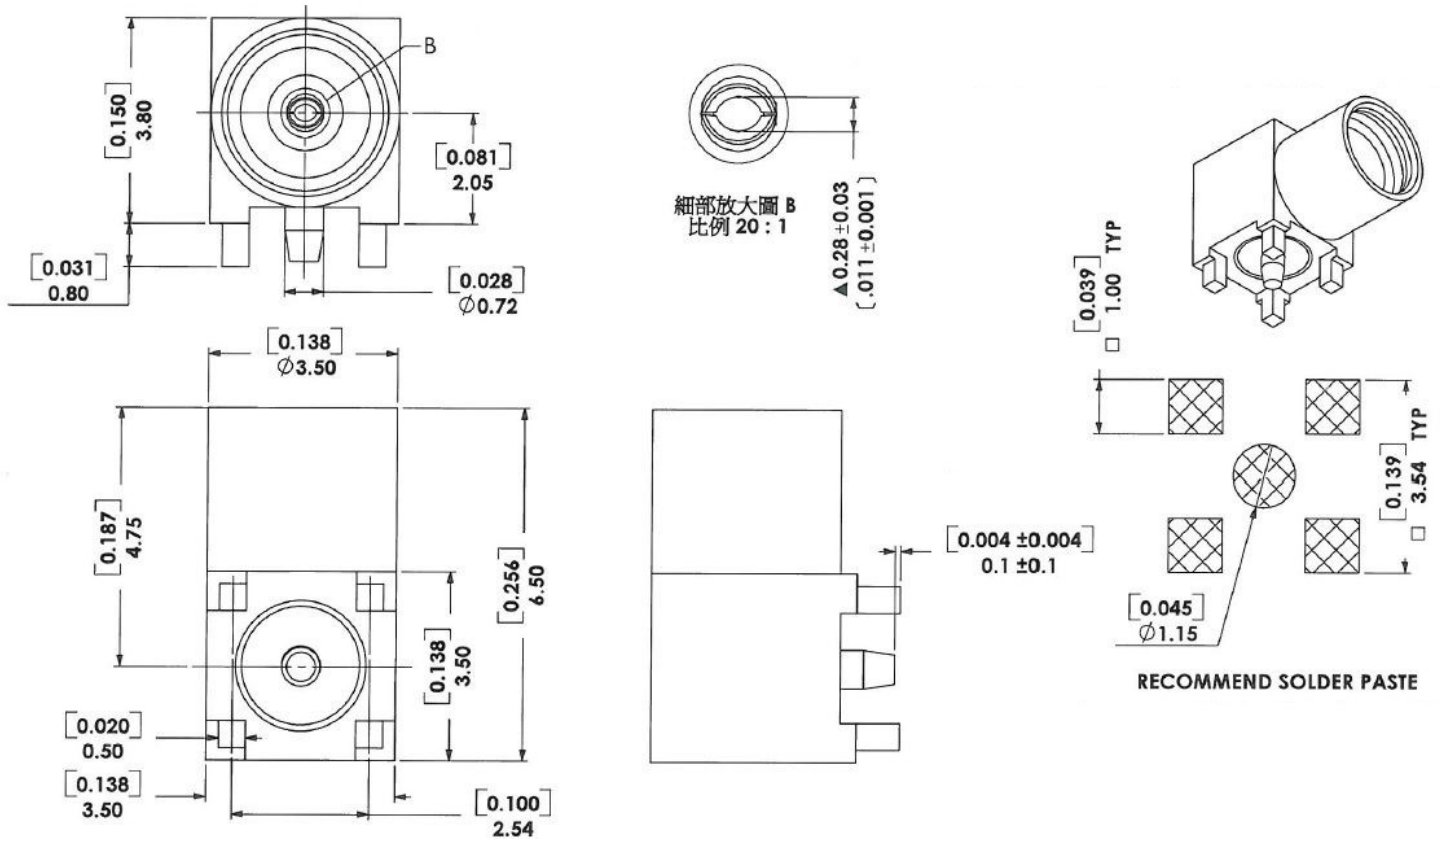

❖ DIMENSIONS

Description	Material	Finished
Body	Brass	Gold 3u"
Body	Brass	Gold 3u"
Insulator	Teflon	Natural
Insulator	Teflon	Natural
Contact	BE Copper	Gold 30u"

				 <small>A RAM TECHNOLOGY Company</small>		
Rev	Change	Date	Name	Description		
				<b>MMCX RIGHT ANGLE JACK SMT RECEPTACLE</b>		
Projection		Scale	Date	Name	Part Number	
		--	Drawn	09.14.2018	AR	
			Checked	09.14.2018	CP	
			Approved	09.14.2018	CP	
Dimensions in mm					<b>RCN-5F-33116-K-001</b>	<b>A</b>