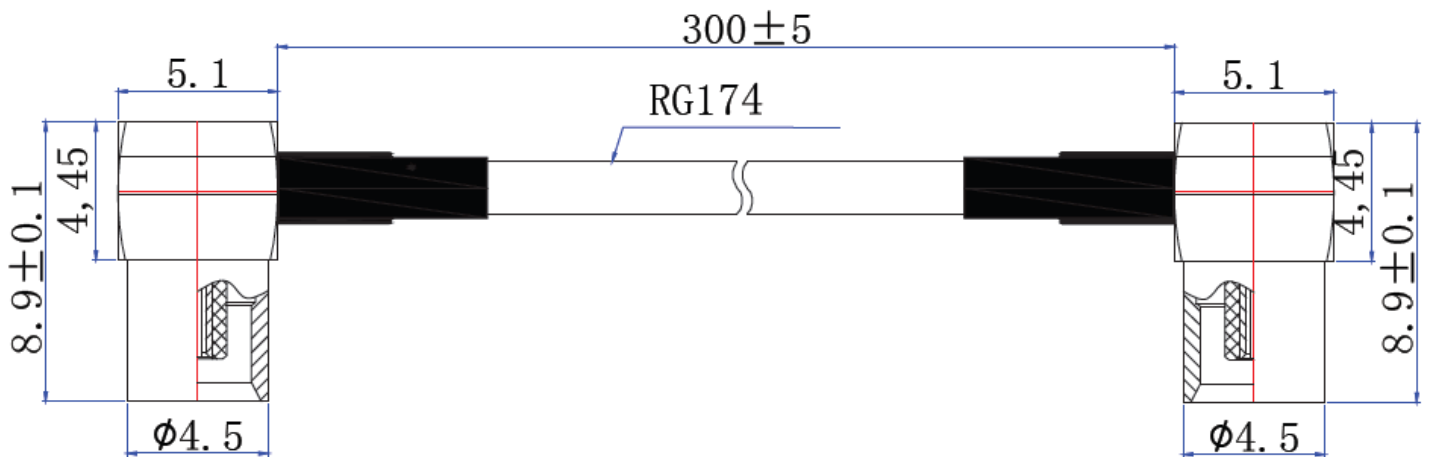

❖ DIMENSIONS

Unit: mm

Items	Description	Material	Finished
1	MCX R/A Jack	Brass	Gold
2	Cable	RG174	Black
3	MCX R/A Jack	Brass	Gold

					
Rev	Change	Date	Name		
Projection		Scale	Date	Name	Description MCX R/A JACK TO MCX R/A JACK FOR RG174 CABLE
			Drawn	11.30.2018	
			Checked	11.30.2018	CP
Dimensions in mm		Approved	10.30.2018	CP	RCB-21-174-300-DO-001
					A